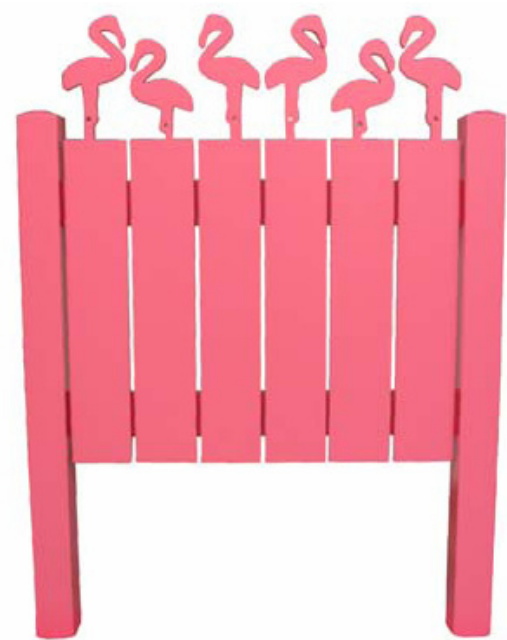

Item # 604TH
Flamingo Bed Twin Headboard
PHOTO *above* in Flamingo

Item # 604
Flamingo Bed

Complete with Headboard, Footboard, Slats & Rails

- 604T Twin 56.5H x 41W x 84L
- 604F Full 55.5H x 56W x 84L
- 604Q Queen 56.5H x 63W x 87.5L
- 604K King 56.5H x 78.75W x 87.5L

Daybed (All Daybeds are Trundle Height)

- 604D Daybed 48H x 45W x 84L

Refer to Options Page