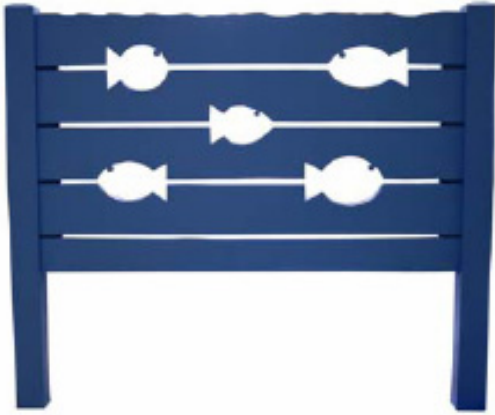

Item # 609D
Pelican Daybed shown in Palm
PHOTO *Below*

Item # 620TH
Boat Bed
PHOTO *Above* shown in Coastal

Item # 620
Boat Bed

Complete with Headboard, Footboard, Slats & Rails

- 620T Twin 58.25H x 41W x 84L
 - 620F Full 58.25H x 56W x 84L
 - 620Q Queen 58.25H x 63W x 87.5L
 - 620K King 58.25H x 78.75W x 87.5L
- Daybed (All Daybeds are Trundle Height)
- 620D Daybed 48H x 45W x 84L

Item # 620D
Boat Daybed
PHOTO *Right* (shown in old cut out
boat pattern) in Seabrook Red

www.seabrookclassics.com
www.coastalwoodcraft.com

Phone: 843.466.0241 Fax: 843.466.0288

By Coastal Woodcraft

**Item # 610
Fish Bed**