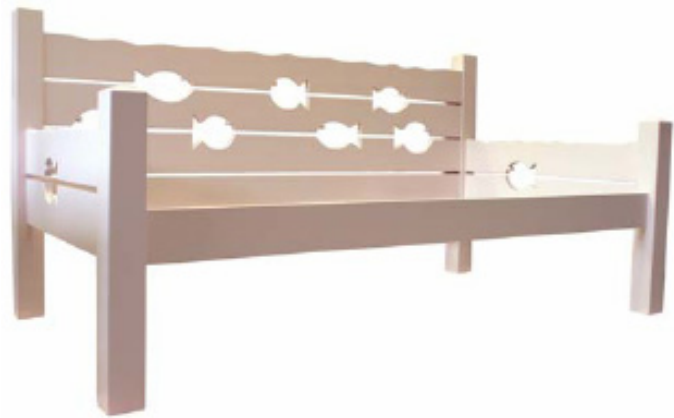

**Item # 610
Fish Bed**

- Slat Headboard with Fish Cut-outs
- Item # 650 Low Profile Footboard
- Complete with Headboard, Footboard, Slats & Rails
- 610T Twin 48H x 41W x 84L
- 610F Full 48H x 56W x 84L
- 610Q Queen 48H x 63W x 87.5L
- 610K King 48H x 78.75W x 87.5L
- Daybed (All Daybeds are Trundle Height)
- 610D Daybed 42H x 45W x 84L

*Refer to Options Page
See Fish Bunk Beds, page 16*

**Item # 610F
Fish Bed Full Headboard**
PHOTO above in Coastal

**Item # 610D
Fish Daybed**
PHOTO right in Bermuda

**Item # 615
Whale Bed**

- Slat Headboard with Whale Cut-outs
- Item # 650 Low Profile Footboard
- Complete with Headboard, Footboard, Slats & Rails
- 615T Twin 48H x 41W x 84L
- 615F Full 48H x 56W x 84L
- 615Q Queen 48H x 63W x 87.5L
- 615K King 48H x 78.75W x 87.5L
- Daybed (All Daybeds are Trundle Height)
- 615D Daybed 42H x 45W x 84L

**Item # 615TH
Whale Bed Twin Headboard**
PHOTO above in Regatta

Refer to Options Page

www.seabrookclassics.com
www.coastalwoodcraft.com

Phone: 843.466.0241 Fax: 843.466.0288

By Coastal Woodcraft