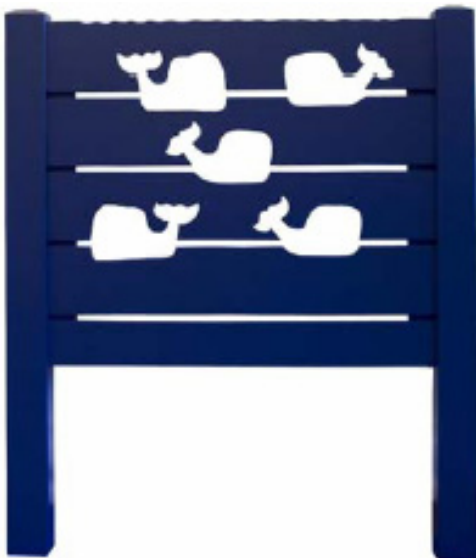

**Item # 615TH
Whale Bed Twin Headboard**
PHOTO above in Regatta