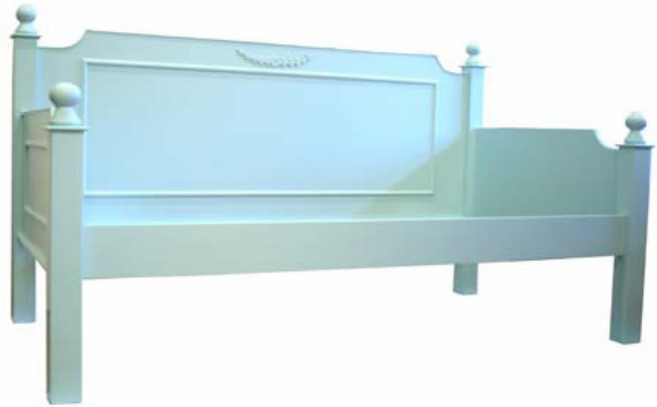

PHOTO *above* in Victorian White over Sunset

PHOTO *right* in St. Croix

PHOTO *above* in Victorian White

Item # 605D
Seaside Daybed

PHOTO *right* in Victorian White over Bayside

Item # 691
Classic Bed

- French Trim Panel on Headboard & Footboard
- Appliqué on Headboard & Footboard

Complete with Headboard, Footboard, Slats & Rails

- 691T Twin 53H x 41W x 84L
- 691F Full 53H x 56W x 84L
- 691Q Queen 53H x 63W x 87.5L
- 691K King 53H x 78.75W x 87.5L
- 691D Daybed 47H x 45W x 84L

Item # 605
Seaside Bed

1. Scalloped Headboard & Footboard
2. Complete with Headboard, Footboard, Slats & Rails

- 605T Twin 53H x 41W x 84L
- 605F Full 53H x 56W x 84L
- 605Q Queen 53H x 63W x 87.5
- 605K King 53H x 78.75W x 87.5L

Daybed (All Daybeds are Trundle Height)

- 605D Daybed 47H x 45W x 84L

www.seabrookclassics.com
www.coastalwoodcraft.com

Phone: 843.466.0241 Fax: 843.466.0288

By Coastal Woodcraft