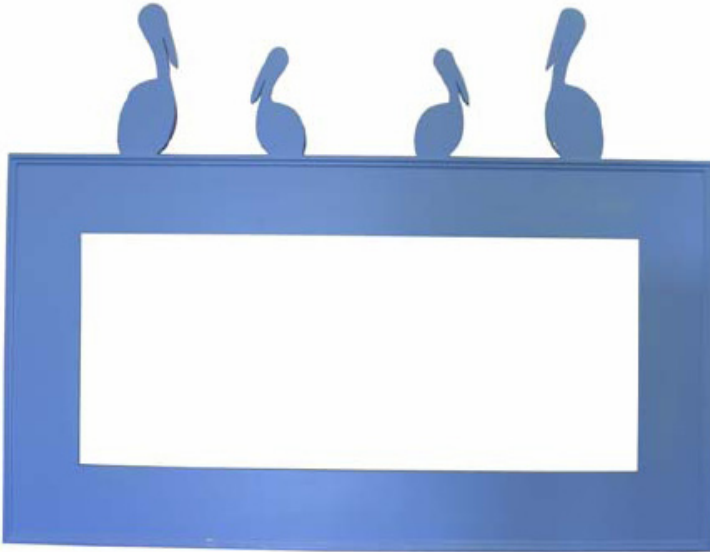

Mirrors, Benches, and Screens

| <u>Item</u> | <u>Page #</u> |
|--|---------------|
| Item # 93 Large Palmetto Mirror Frame | 2 |
| Item # 93M Small Palmetto Mirror Frame | 2 |
| Item #90 Melrose Mirror Frame | 3 |
| Item # 94 Dockside Mirror Frame | 3 |
| Item # 91 Oglethorpe Mirror Frame | 3 |
| Item # 710 Fish Bench | 4 |
| Item # 712 Mulberry Bench | 4 |
| Item # 710P Palmetto Bench | 4 |
| Item # 711 Scroll Side Bench | 5 |
| Item # 95 Lowcountry Screen | 5 |
| Item # 92 English Cottage Screen | 5 |

PHOTO left

- Hibiscus with Palmetto Cut-Outs

Please specify cut-out preference on order.

- Palmettos
- Boats
- Pelicans
- Crabs

PHOTO left

- Bayside with Pelican Cut-Outs

Item # 93M
Small Palmetto Mirror Frame

Glass not included

- Bead Trim around Frame
- Palm Cut-Outs
- 38H x 24W x 1D

PHOTO left

- Mint Julep with Palmetto Cut-Outs

PHOTO right

- Bayside with Crab Cut-Outs

Please specify cut-out preference on order.