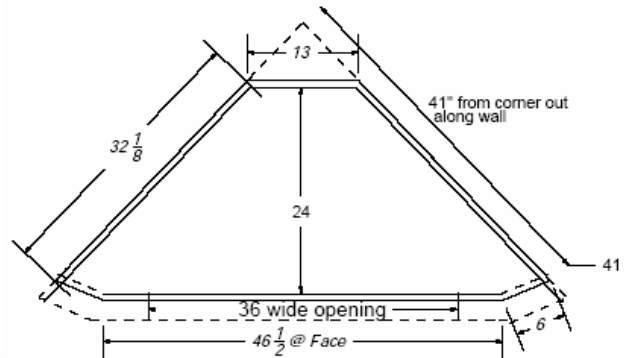

www.seabrookclassics.com
www.coastalwoodcraft.com

Phone: 843.466.0241 Fax: 843.466.0288

By **Coastal Woodcraft**